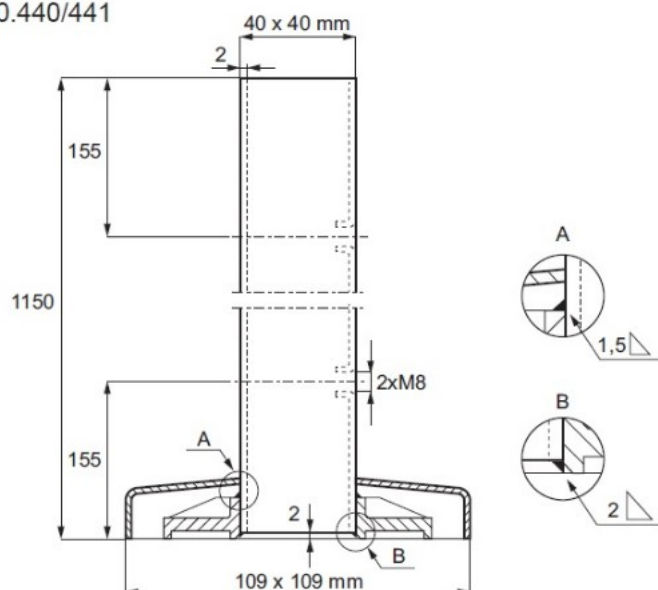

PRODUCT SHEET

Description:

SQ End Baluster SS304 Brush, 40x40x2x1150mm, 2 Holes One Side

Item number:

22.10.440-0

Units	Box	Carton	HS Code	Barcode
Pcs.		1	8302419000	
				5704866108836

22.10.440/441

SISO A/S